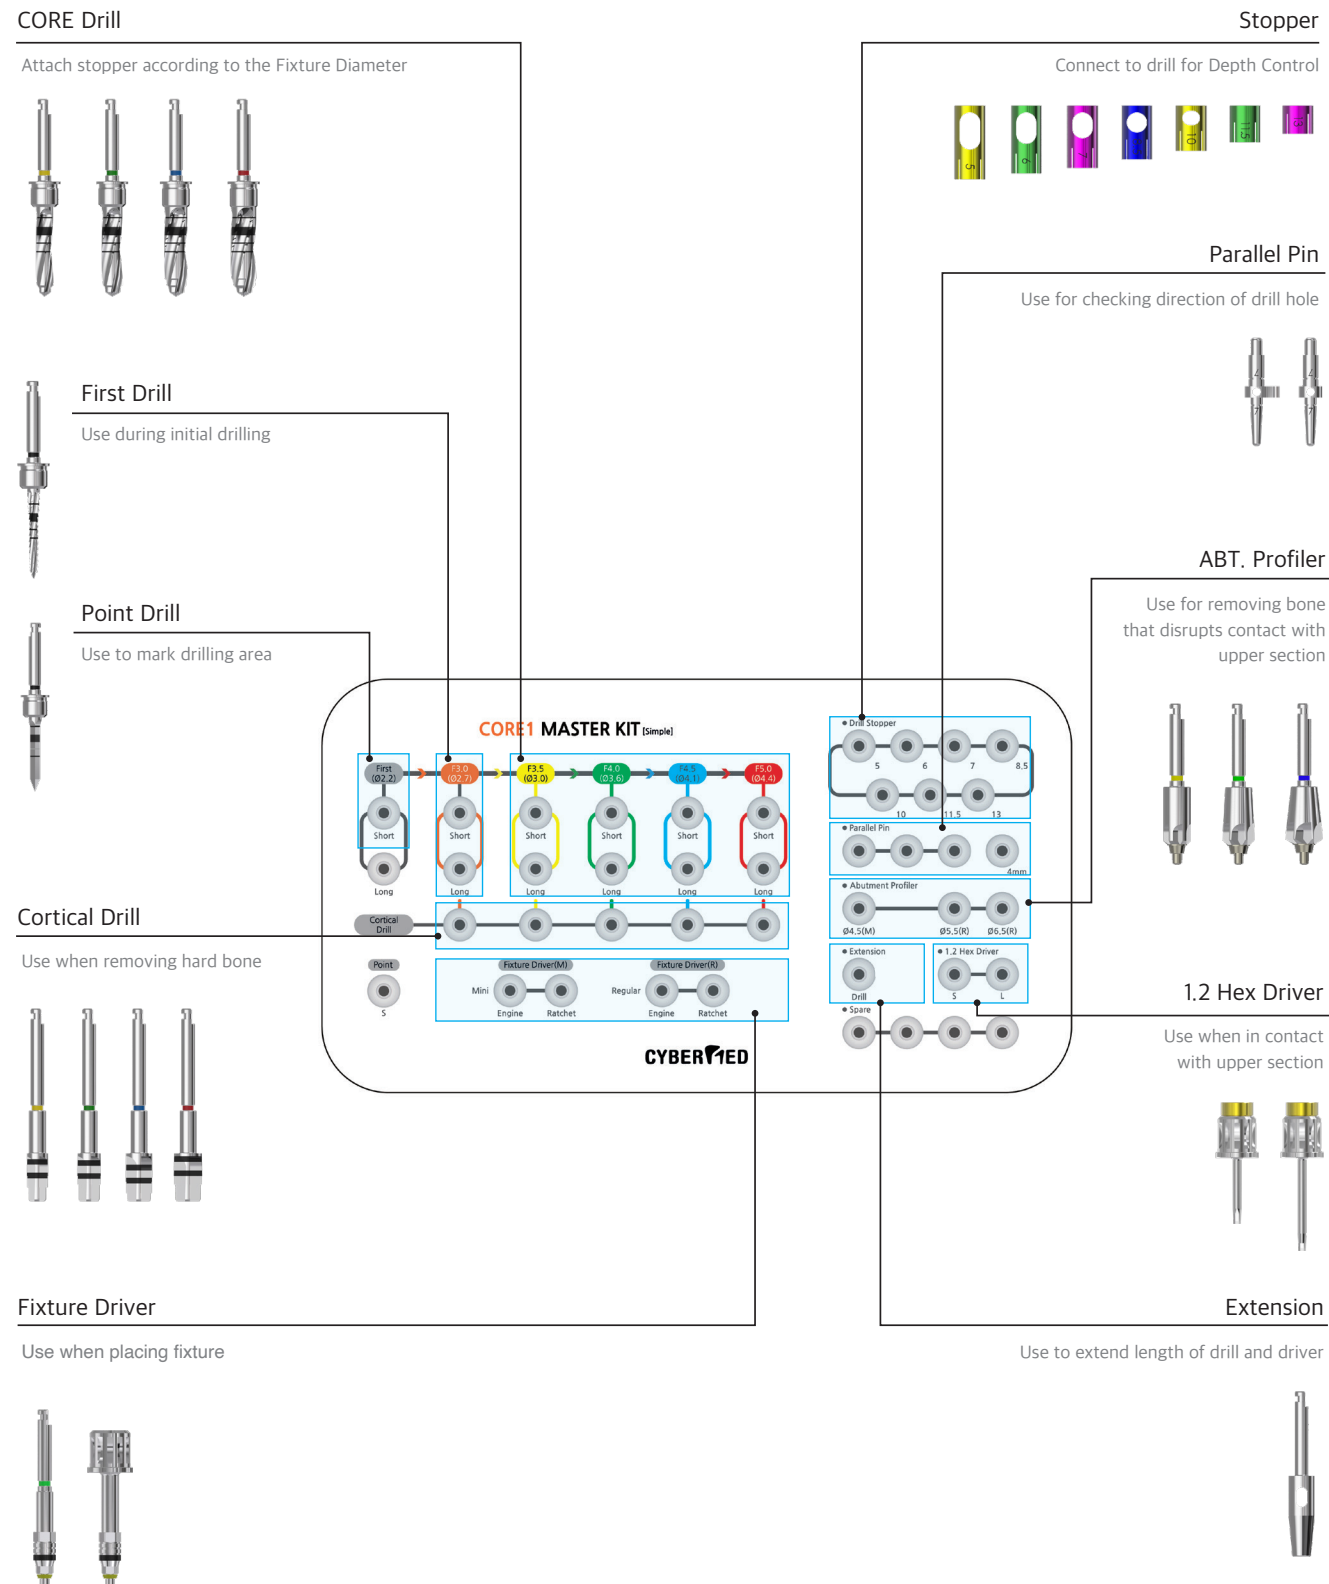

# CORE Master KIT Simple Specifications

Order Code : CMKS

# CORE Master KIT Full Specifications

Order Code : CMKF